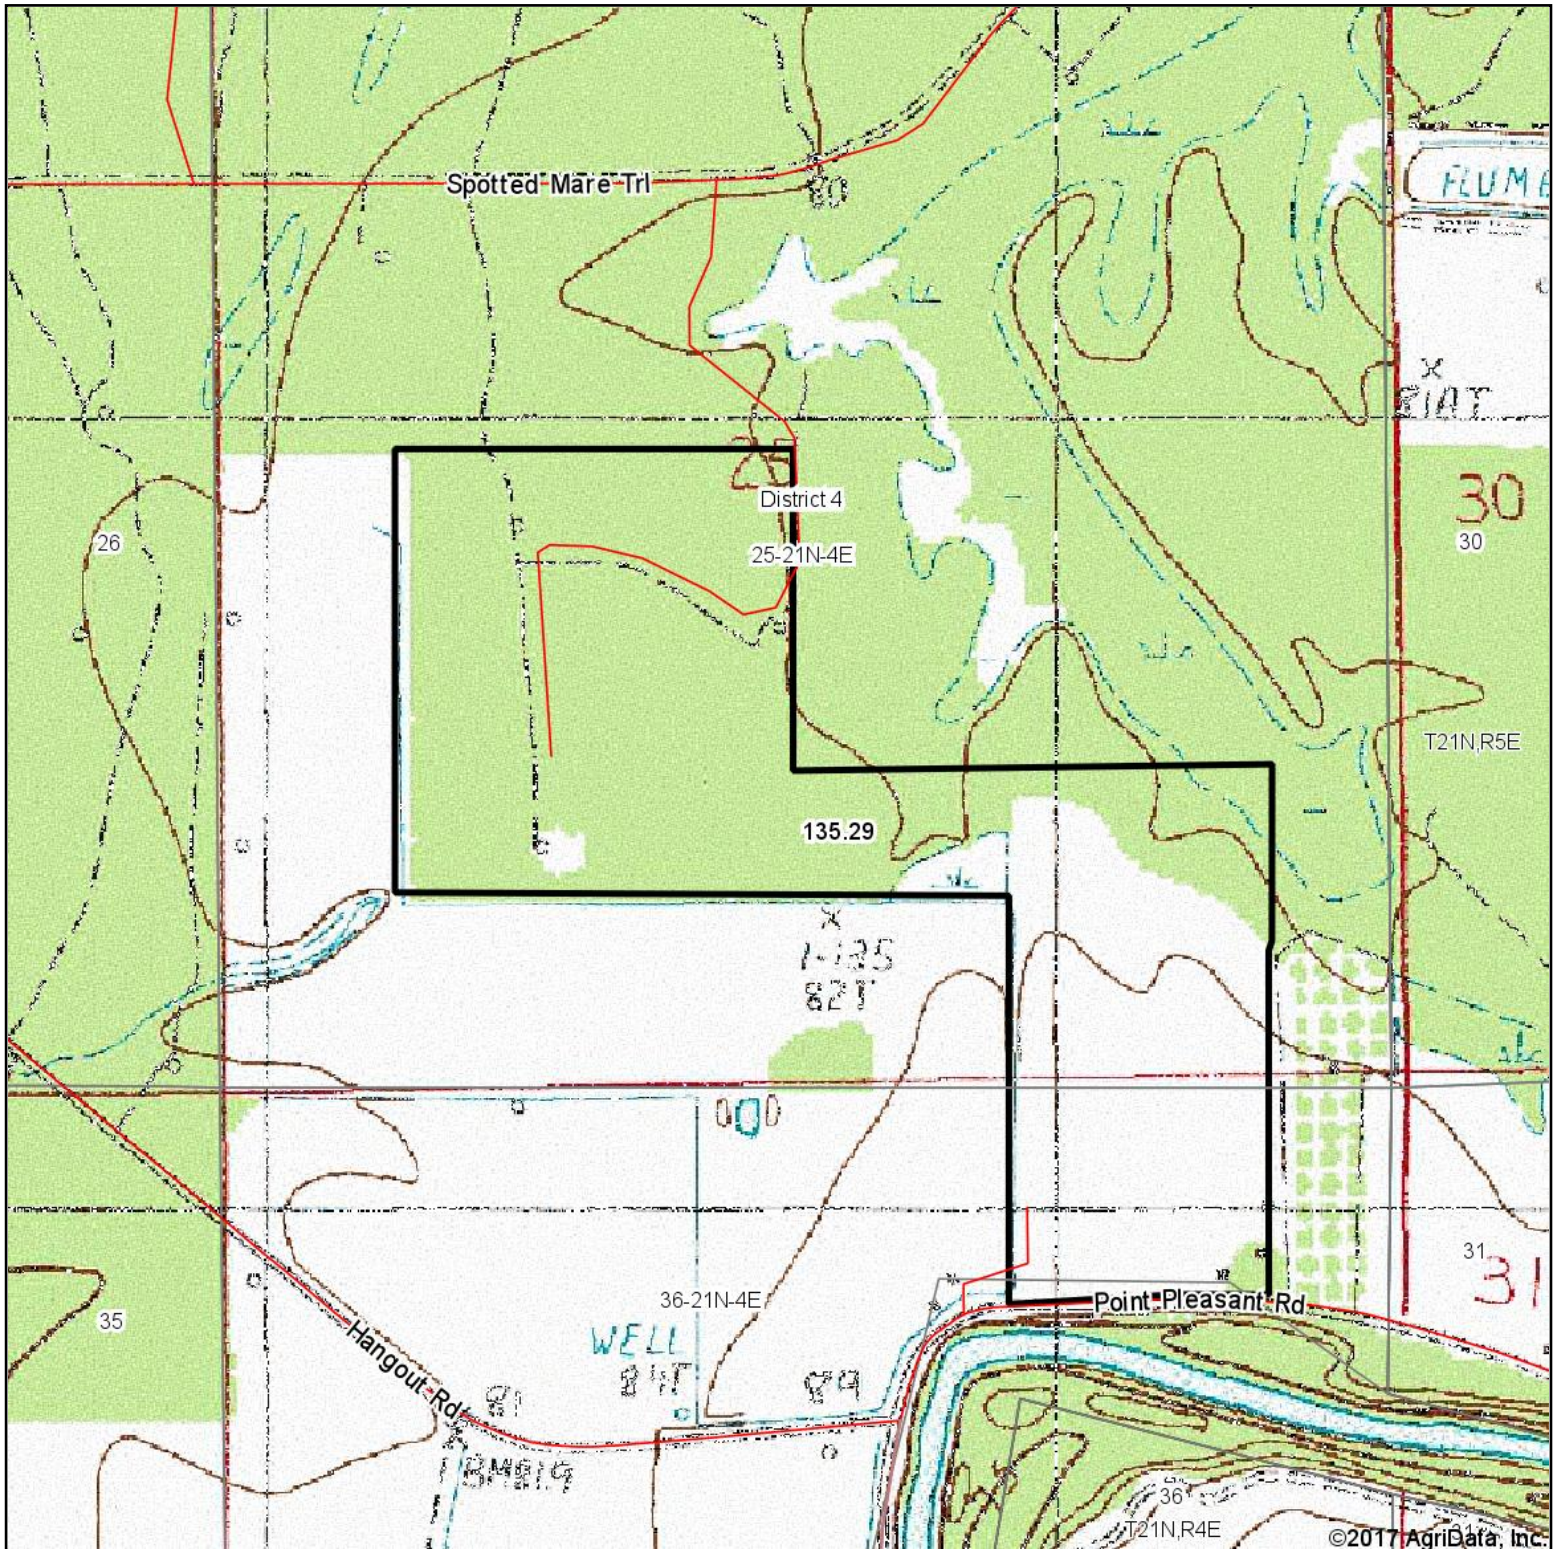

Topography Map

©2017 AgriData, Inc.

map center: 32° 46' 29.12, -92° 0' 39.33

25-21N-4E
Morehouse County
Louisiana

Maps Provided By:
surety
CUSTOMIZED ONLINE MAPPING
© AgriData, Inc. 2017 www.AgriDataInc.com